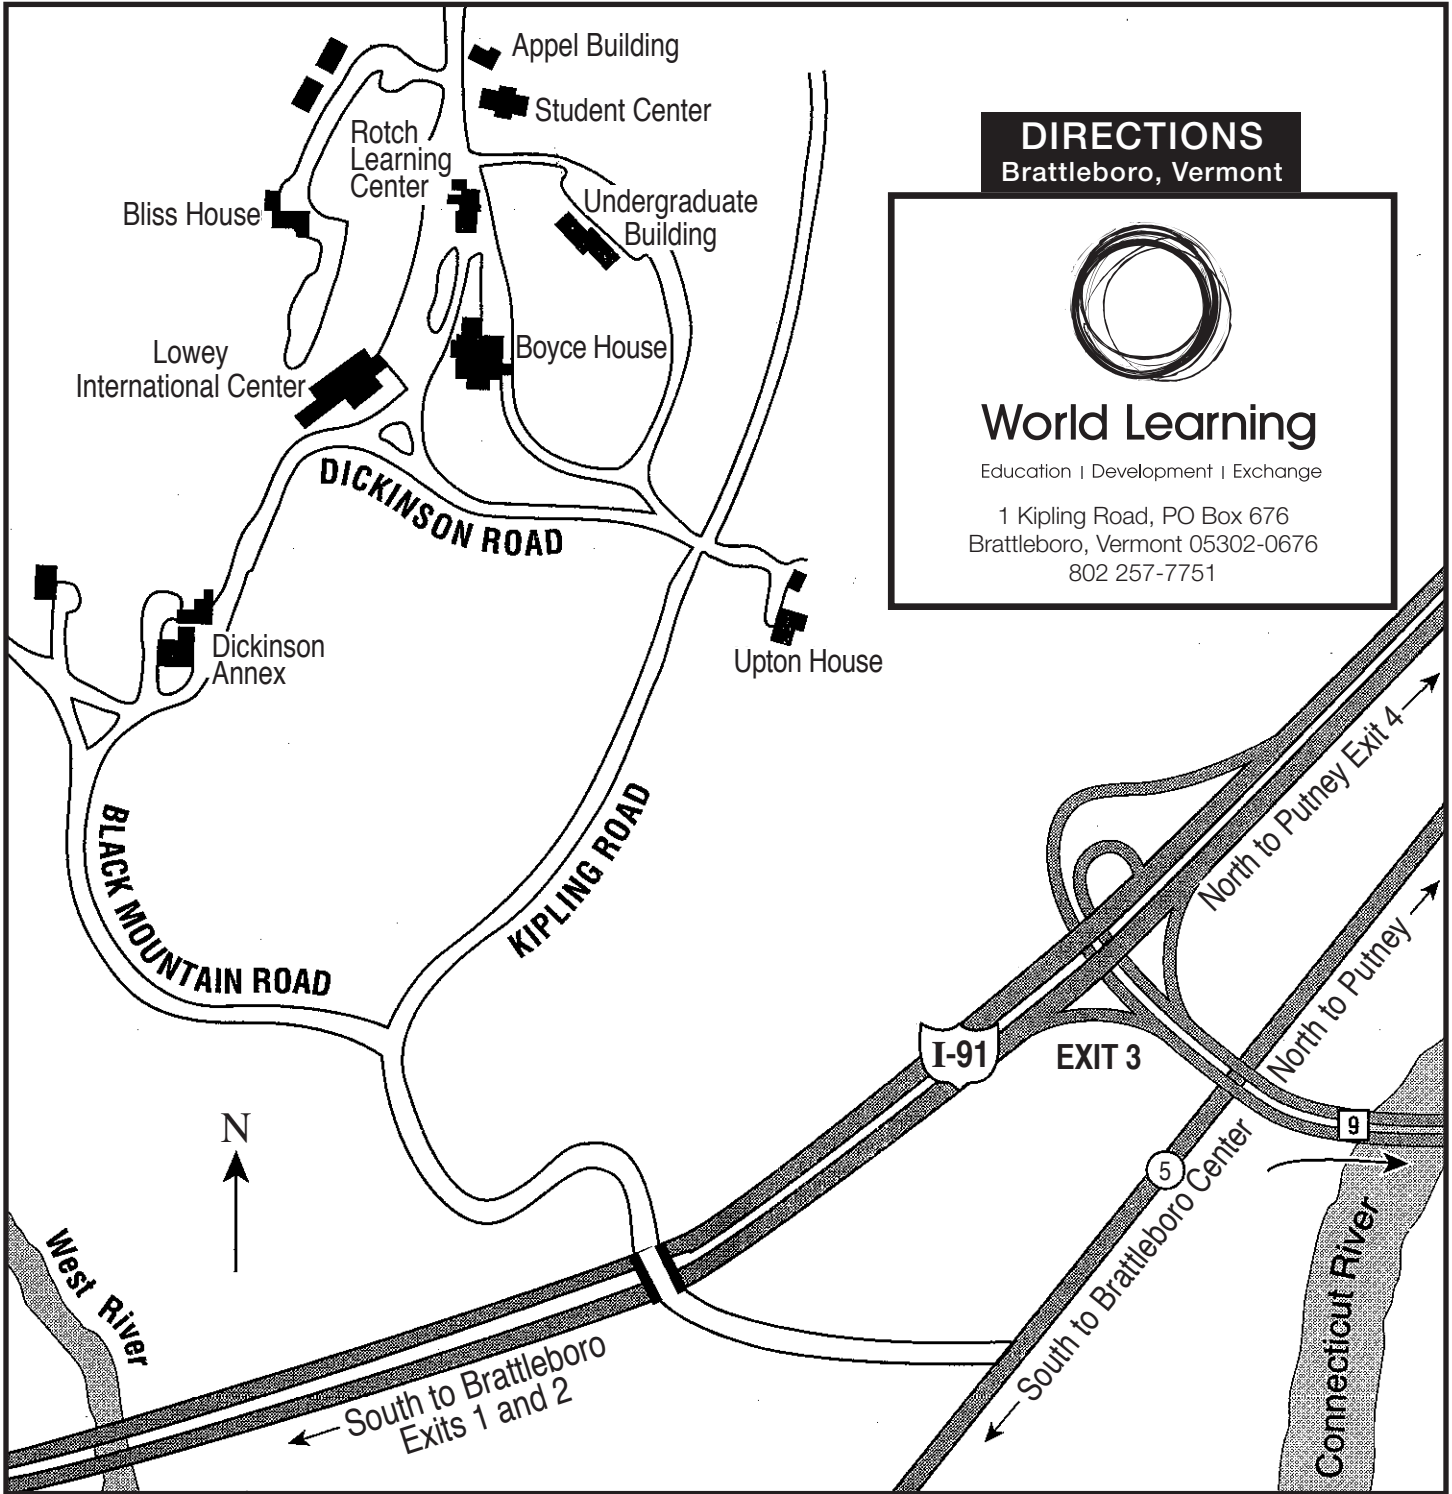

DIRECTIONS
Brattleboro, Vermont

World Learning

Education | Development | Exchange

1 Kipling Road, PO Box 676
Brattleboro, Vermont 05302-0676
802 257-7751

I-91

EXIT 3

5

9

South to Brattleboro
Exits 1 and 2

South to Brattleboro Center

North to Putney Exit 4

North to Putney

Connecticut River

N

West River

DICKINSON ROAD

KIPLING ROAD

BLACK MOUNTAIN ROAD

Bliss House

Lowey International Center

Dickinson Annex

Rotch Learning Center

Appel Building

Student Center

Undergraduate Building

Boyce House

Upton House